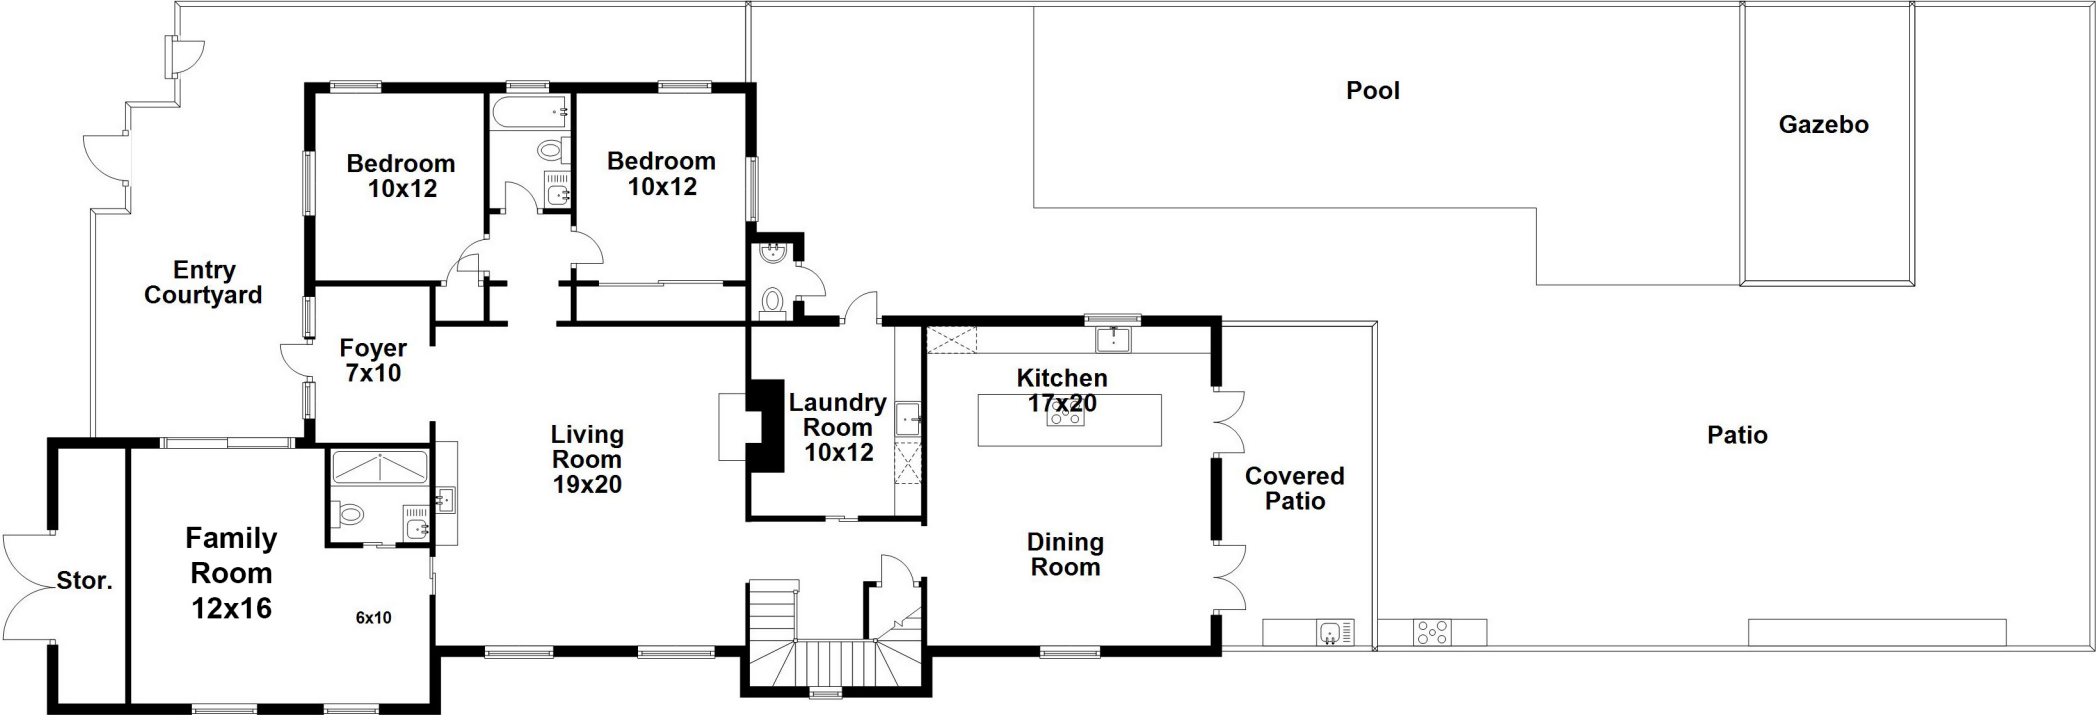

3880 Irvington Avenue. Coconut Grove, FL 33133

Main Level

3880 Irvington Avenue. Coconut Grove, FL 33133

Second Level