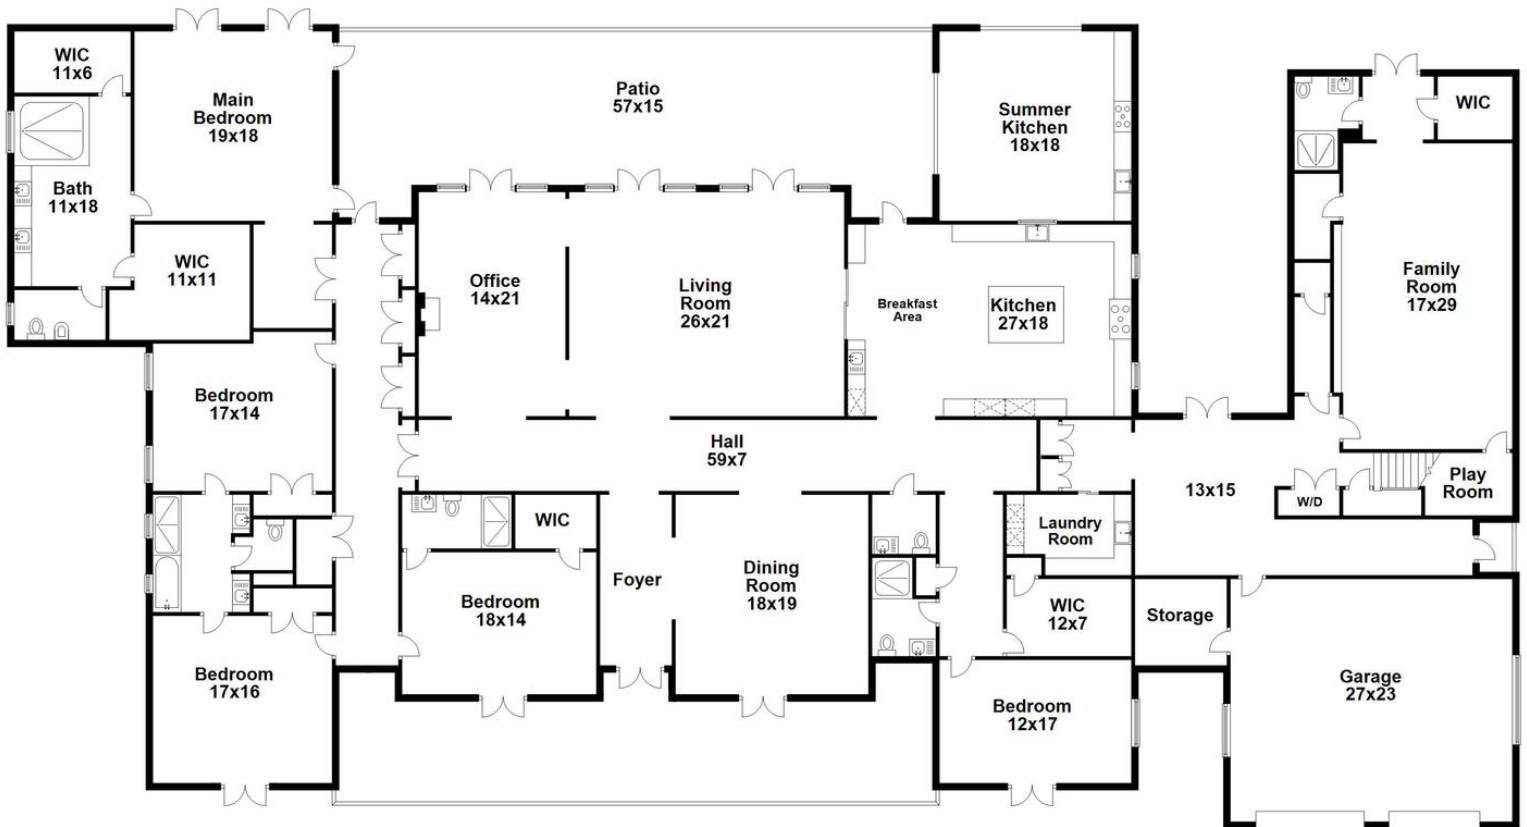

Lynley
Residential
Group

Your Exceptional Journey Home

630 Sunset Drive

Coral Gables

Lynley Ciorobea
Realtor Associate
BHHS EWM Realty

(305) 968 6505
lynley@lynleyresidential.com

**BERKSHIRE
HATHAWAY** | EWM
HOMESERVICES | REALTY